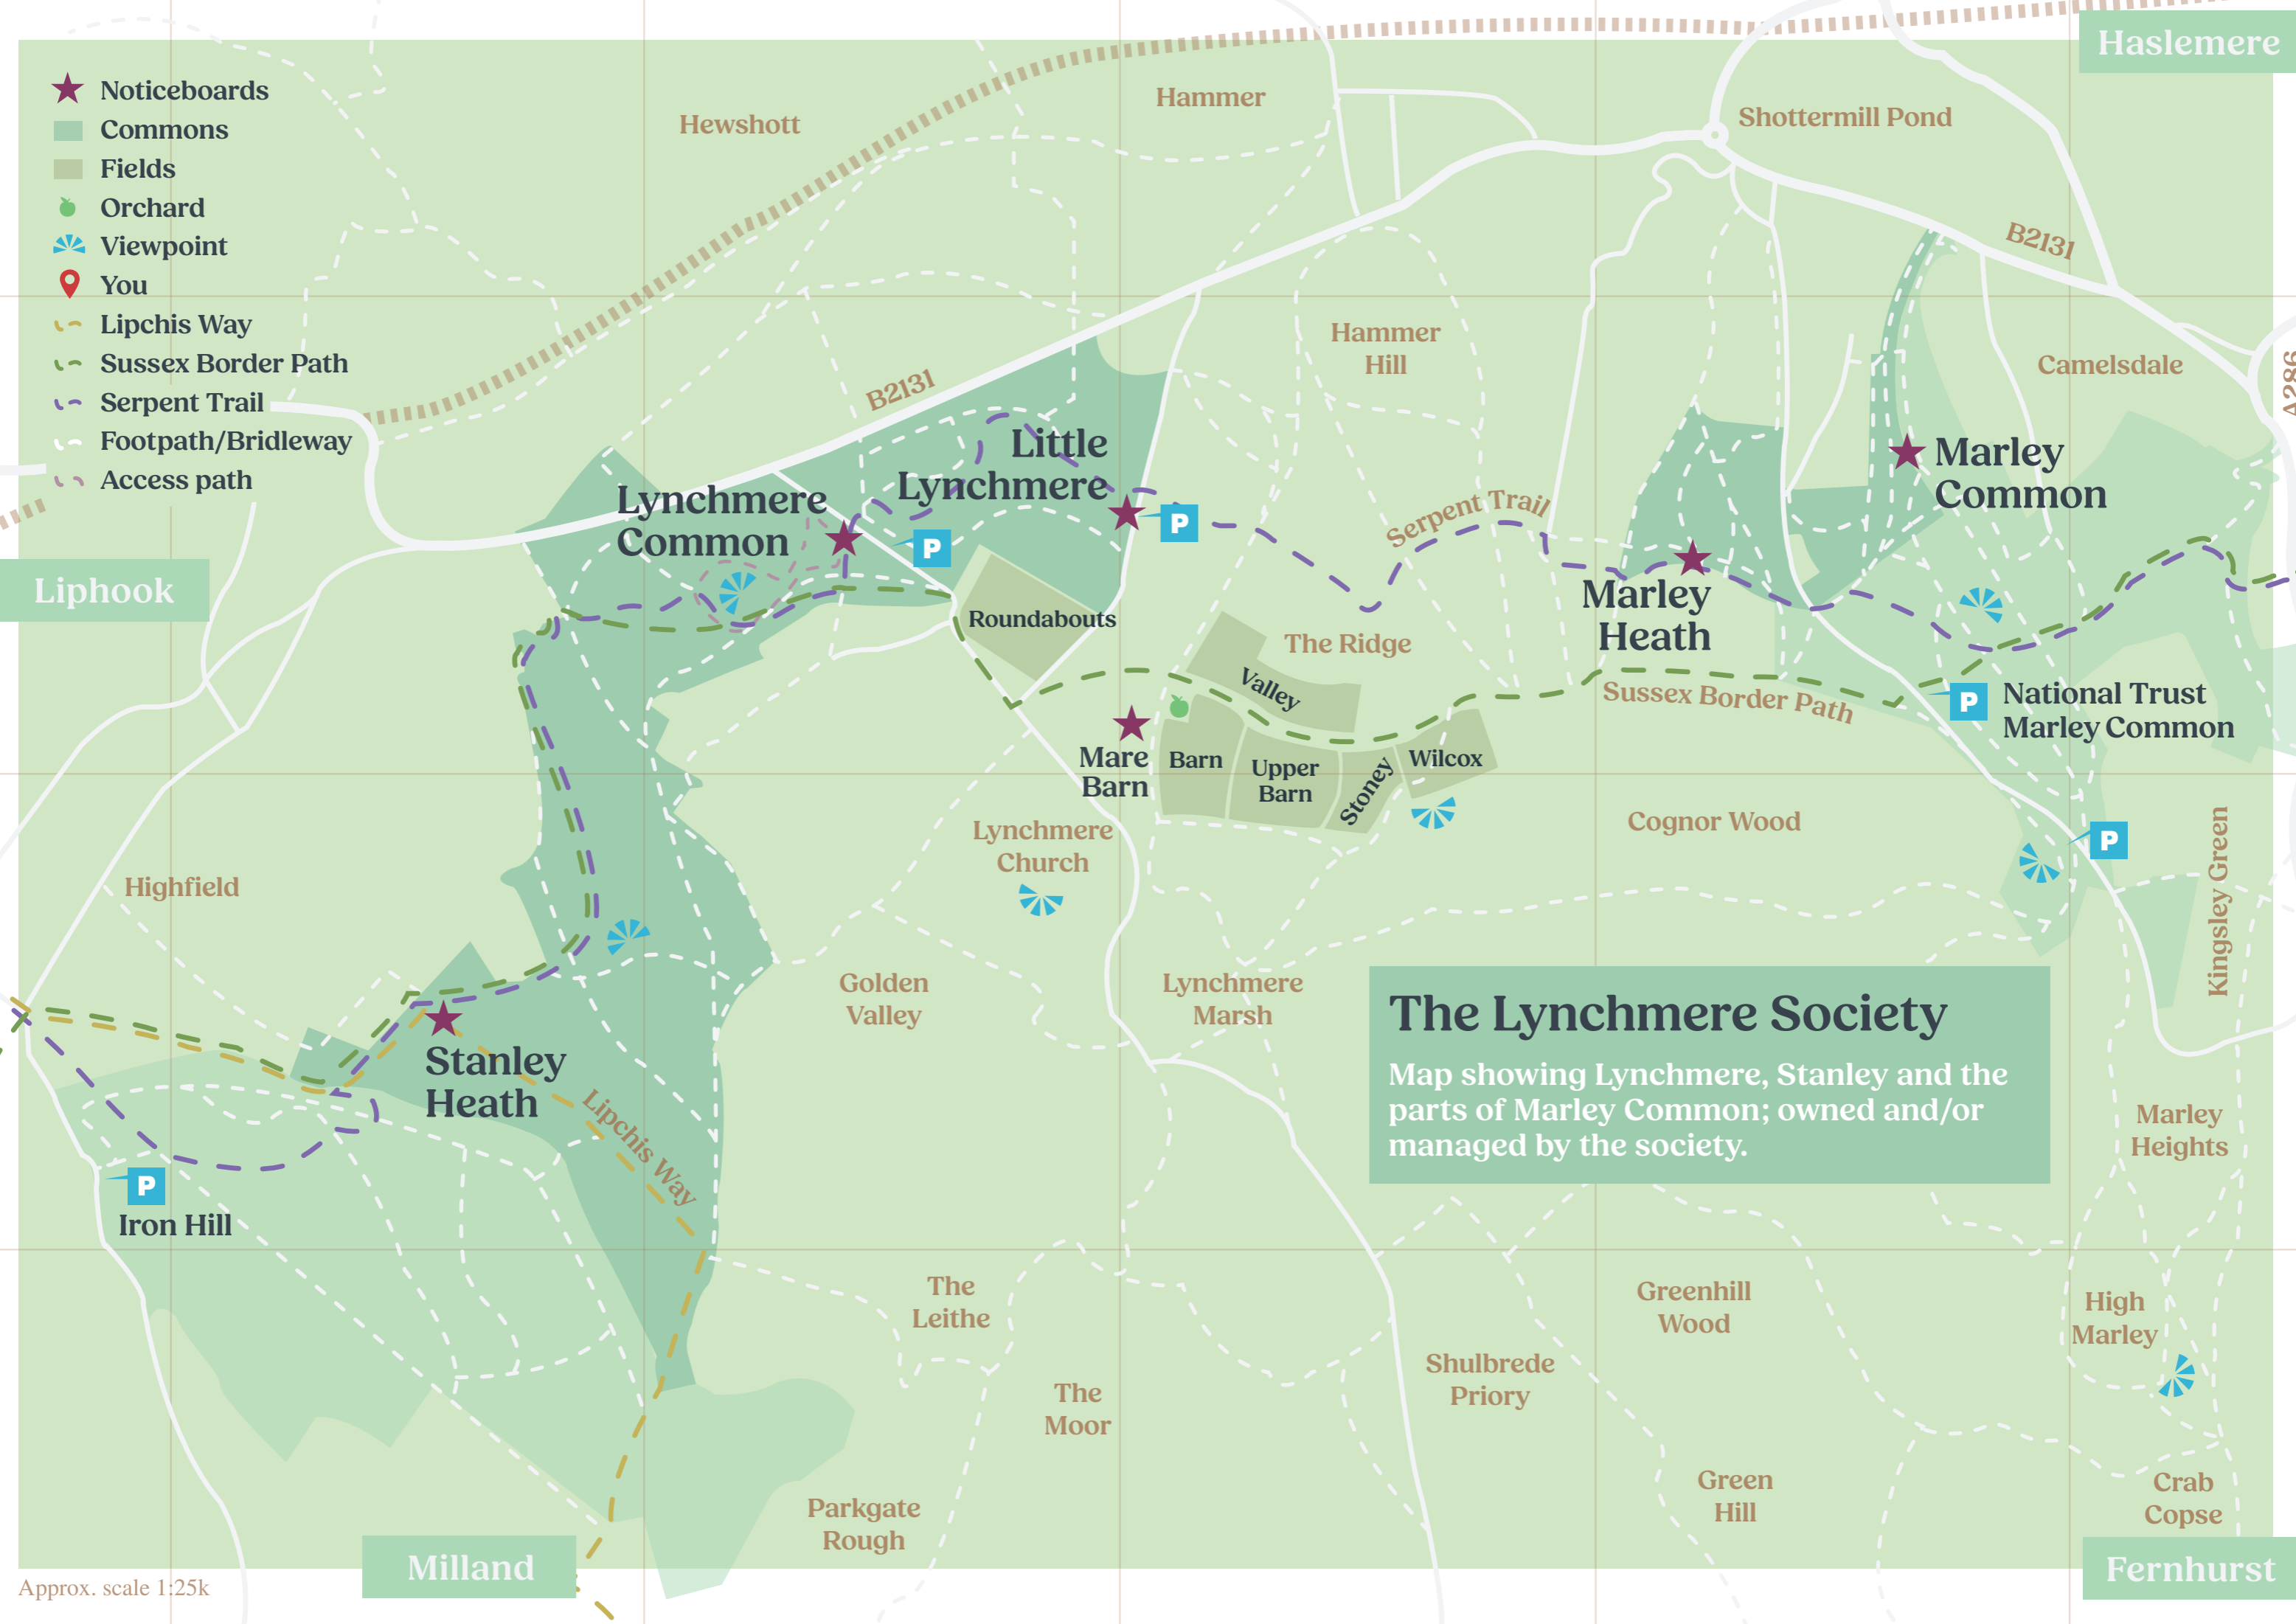

- ★ Noticeboards
- Commons
- Fields
- 🍏 Orchard
- 🌅 Viewpoint
- 📍 You
- 👉 Lipchis Way
- 👉 Sussex Border Path
- 👉 Serpent Trail
- ⋯ Footpath/Bridleway
- ⋯ Access path

Approx. scale 1:25k